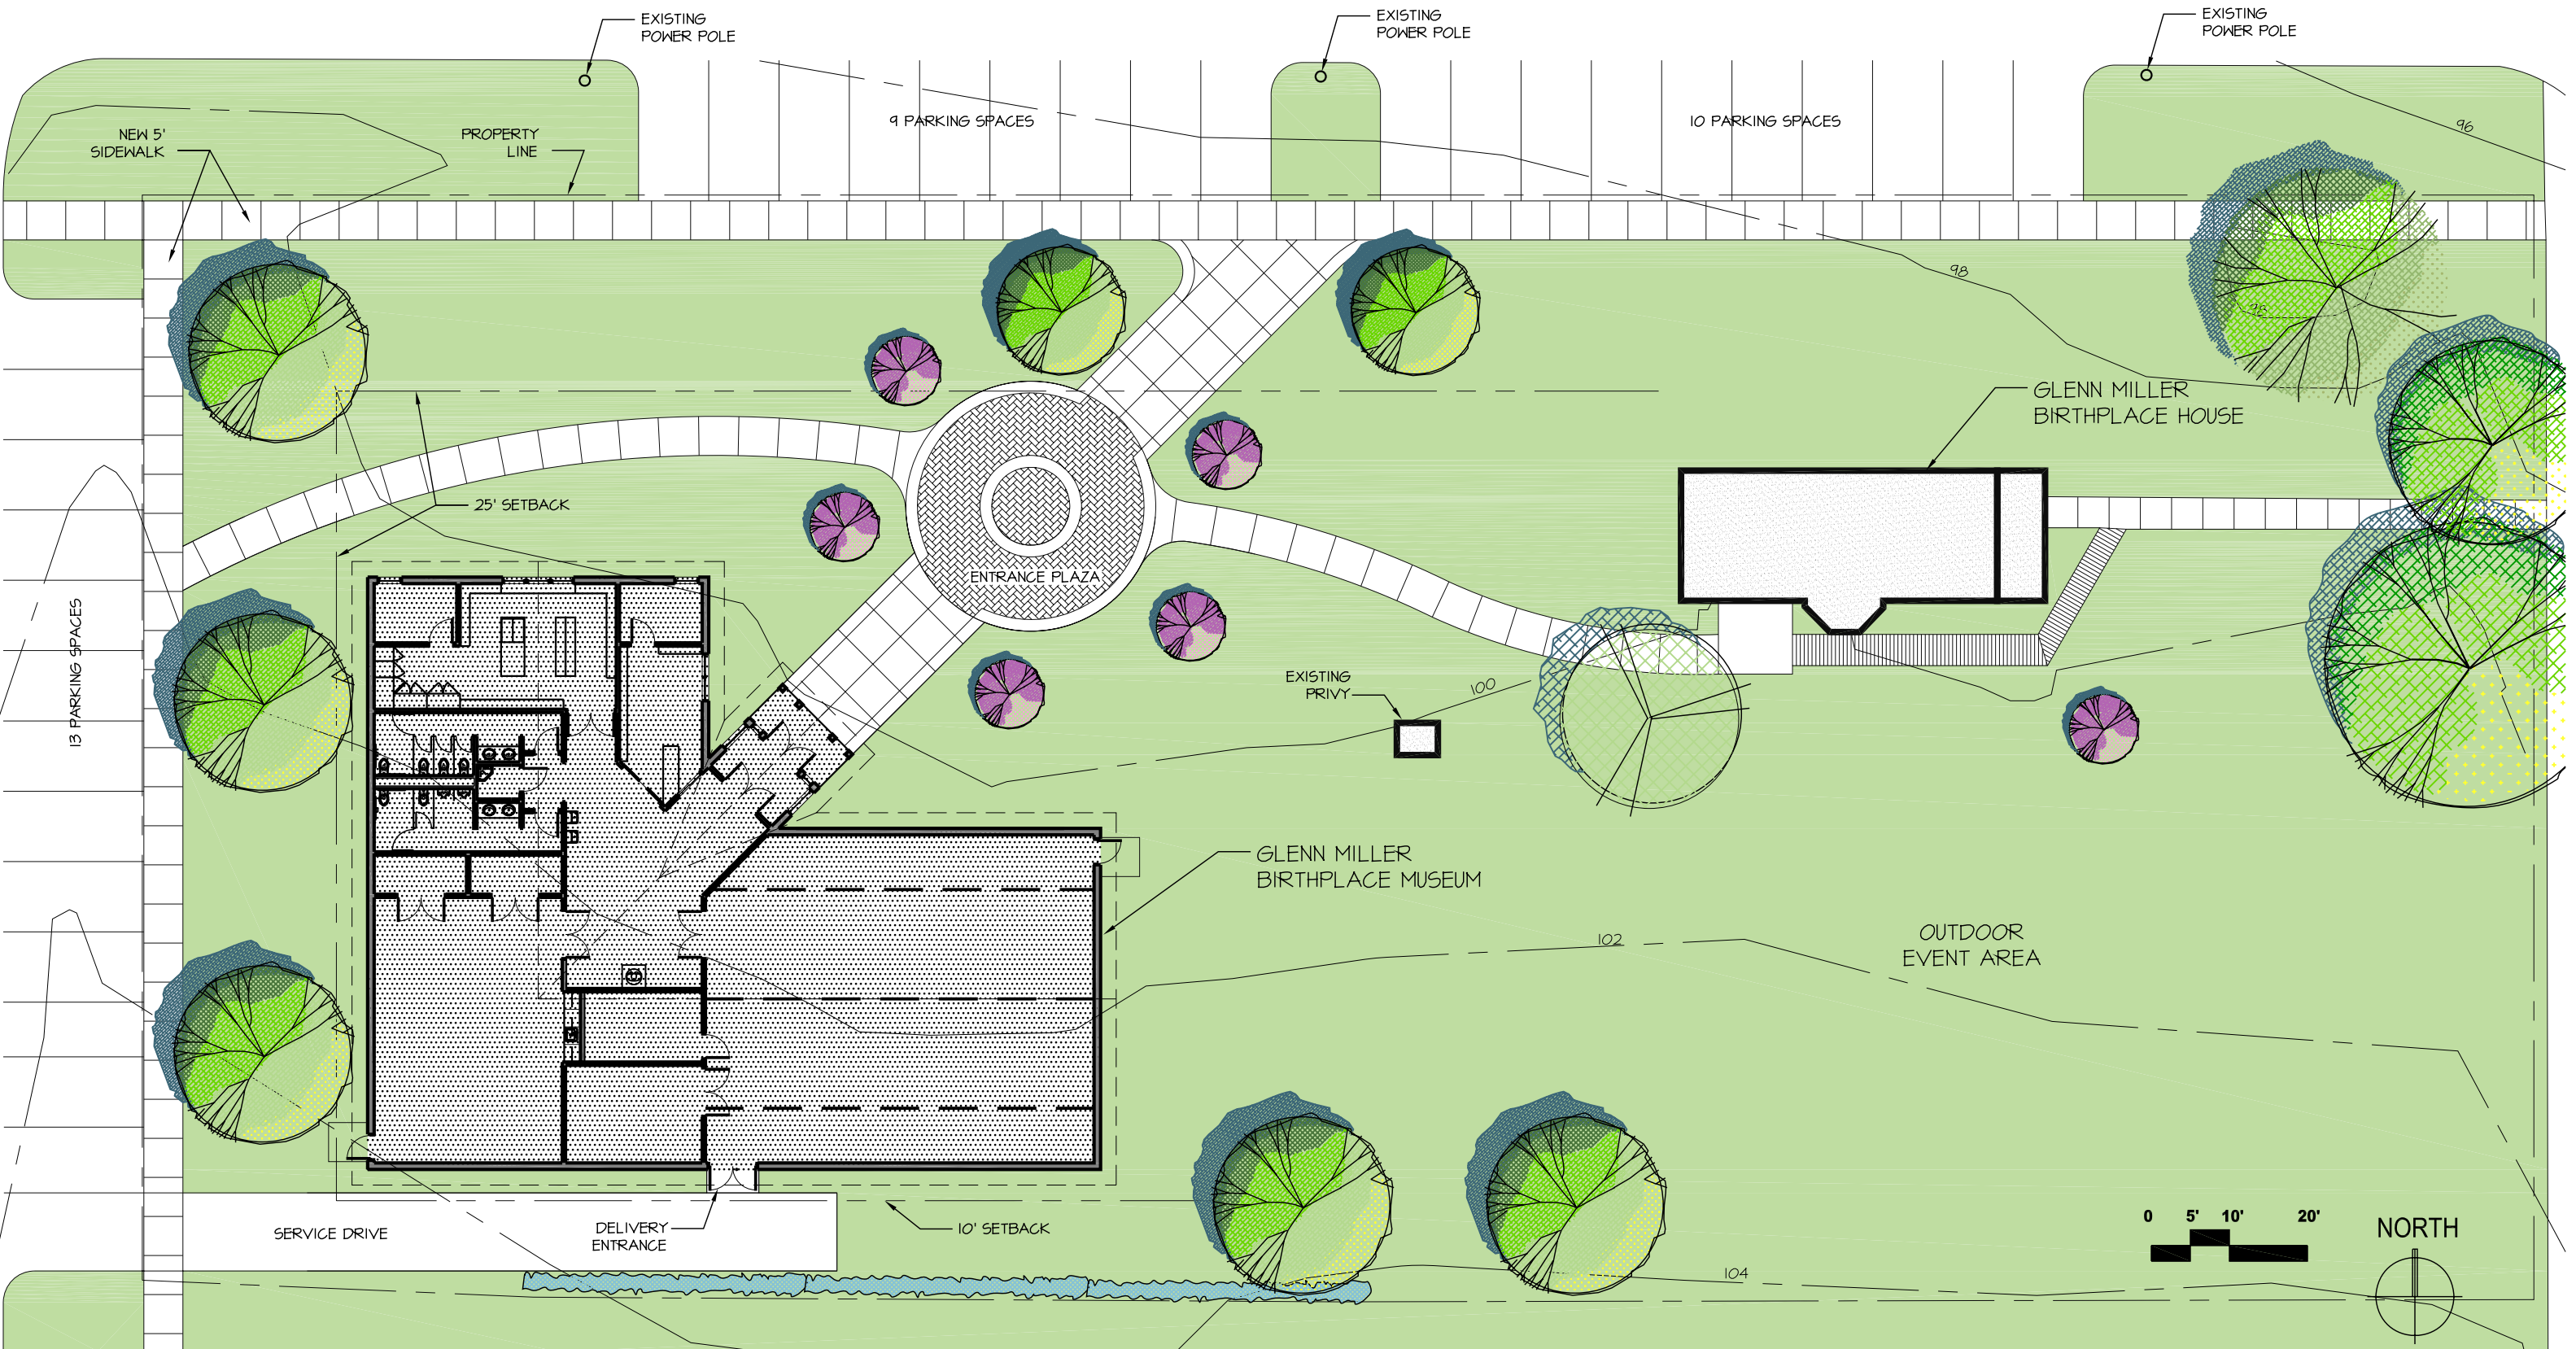

CLARK STREET

Glenn Miller Birthplace Museum
Clarinda, Iowa

OCTOBER 30, 2008
 BCDM No. 4662-00

CONCEPTUAL SITE PLAN

Beringer Ciaccio Dennell Mabrey
 architecture • landscape architecture • interior design • construction management